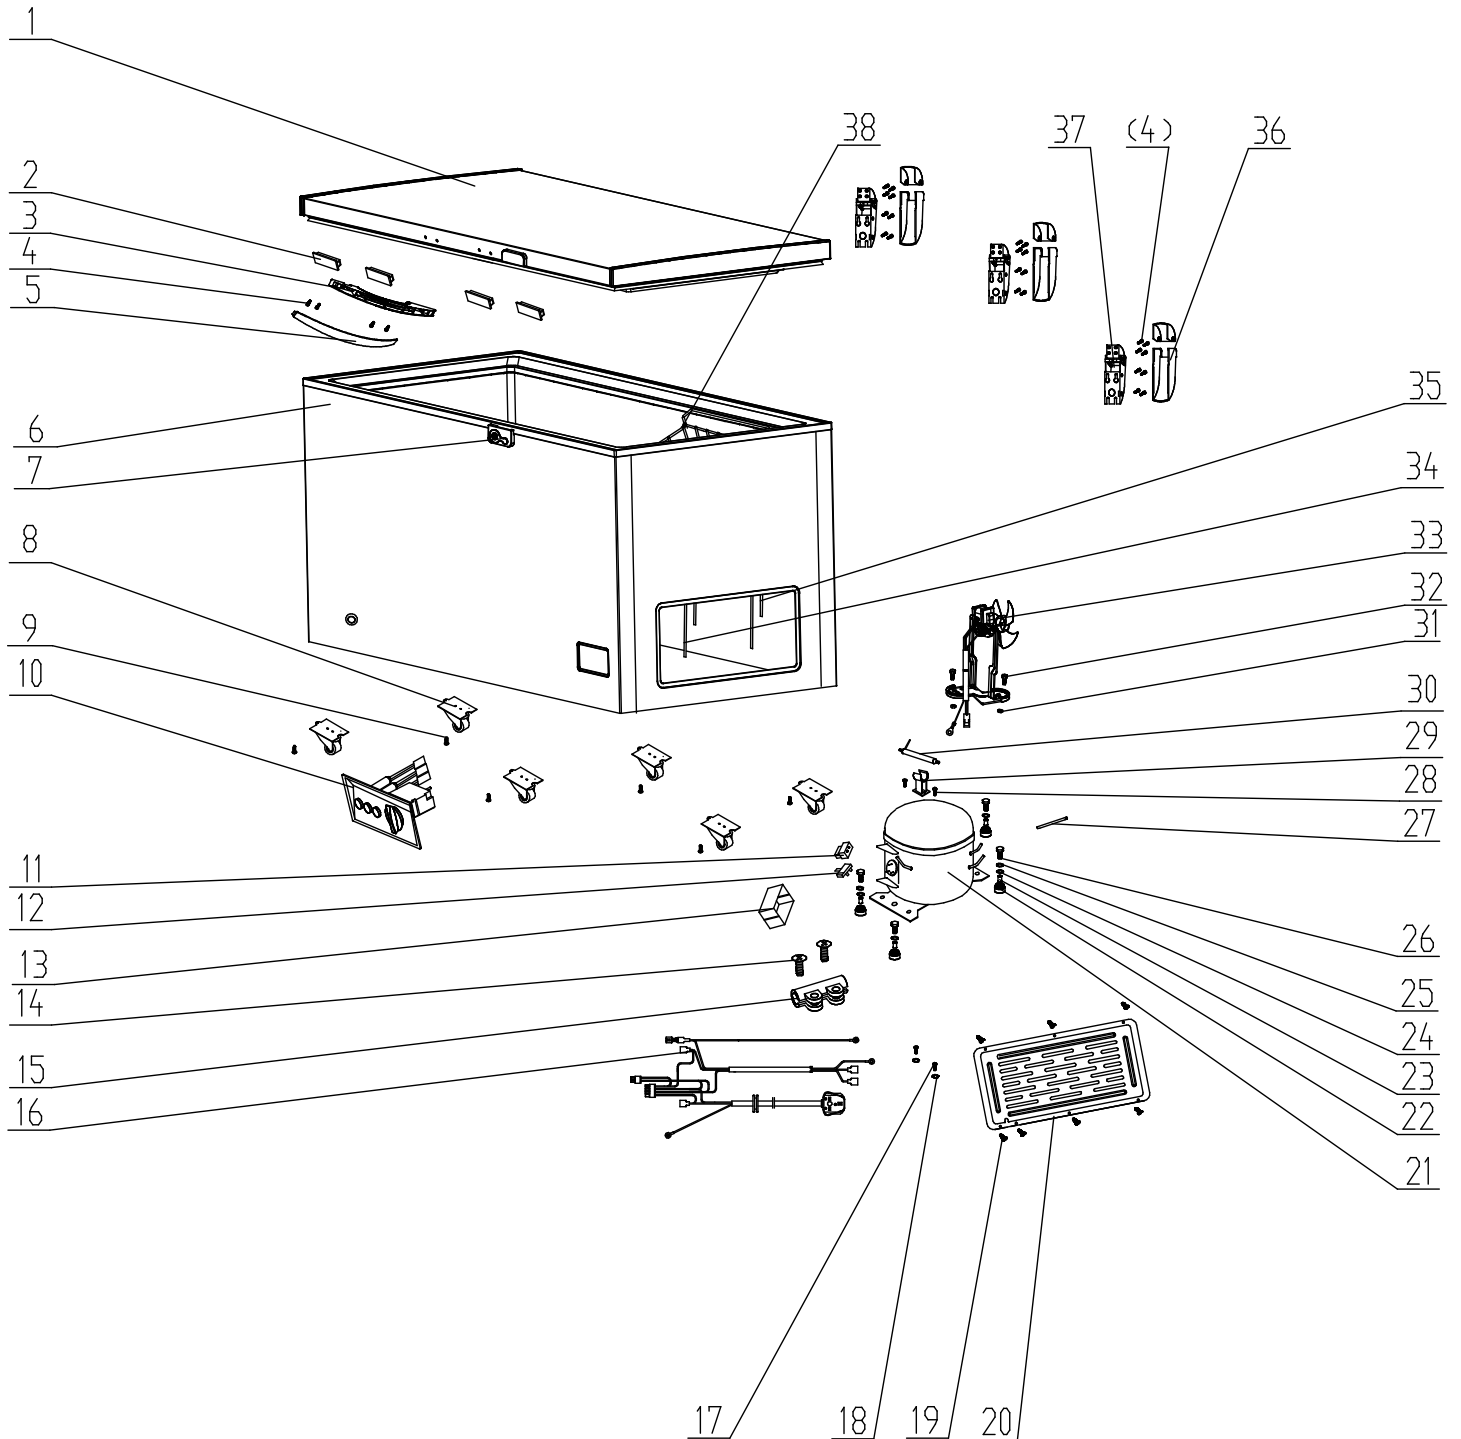

# Parts Breakdown

Model FR-CN-0445 46504

# Parts Breakdown

---

## Model FR-CN-0445 46504

Item No.	Description	Position	Item No.	Description	Position	Item No.	Description	Position
AE832	Door for 46504	1	AE838	Screw for 46504	9	AE845	Compressor for 46504	21
AE833	Door Gasket for 46504	1	AE839	Control Board for 46504	10	AE846	Filter for 46504	30
AE834	Outer Handle for 46504	3 - 5	AE840	Indicate Light Red for 46504	10	AE847	Hinge Cover for 46504	33
AE835	Cabinet for 46504	6	AE841	Indicate Light Green for 46504	10	AE848	Door Hinge for 46504	34
AE836	Lock for 46504	7	AE842	Thermostat for 46504	10	AE154	Basket for 46504	35
AE858	Casters without Brake for 46504	8	AE843	Power Cable for 46504	16	AE849	Fan for 46504	
AF811	Casters with Brake for 46504	8	AE844	Compressor Room Cover for 46504	20			